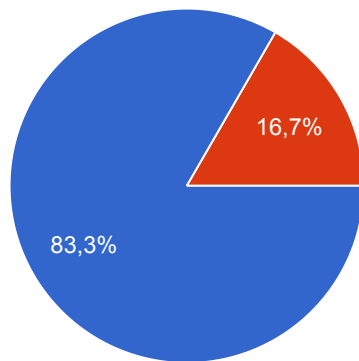

## 6 risposte

Accetta risposte

Riepilogo

Domanda

Individuali

To what extent was the approach strategic and consistent with the project needs, objectives, overall goal? (Indicators: priorities of the program respected, problem/s addressed coherent with the project approach, coherence among objectives, inputs, activities, outputs, expected outcomes and impact)

Copia

6 risposte

- Achieved
- Almost achieved
- Partially achieved
- Not achieved